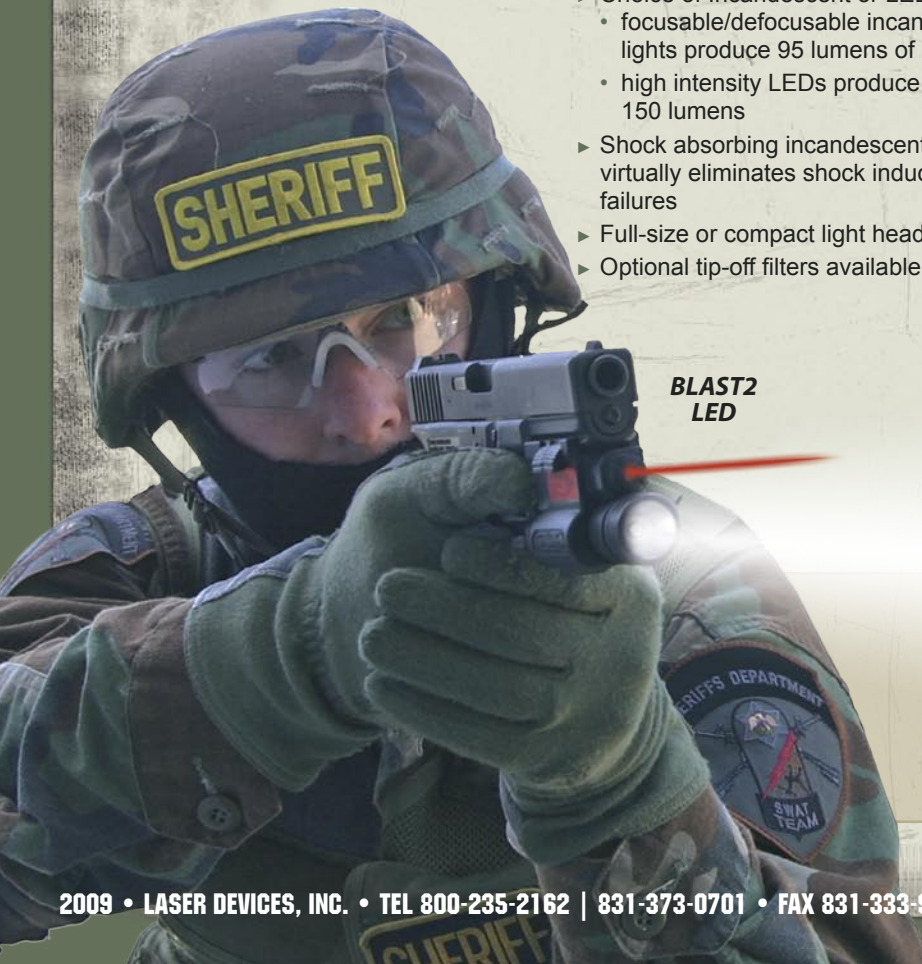

**BLAST2
LED**

“*BLAST 2* is the best laser and light combo I've seen.”
—Richard, Seminole, FL

“Impressive. Simple, sturdy, quick to attach and universal.”—Ben, Belmont, CA